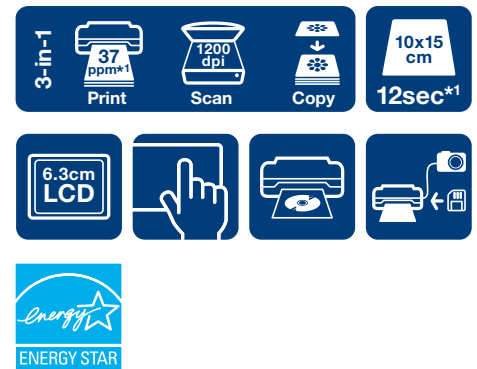

Epson Stylus Photo PX660

DATASHEET

Take pride in your photography with this superior home all-in-one. It not only prints photos that exceed lab quality, it also scans and copies, so it's perfect for your documents and old photos too.

Print glossy, better-than-lab-quality photos with this neat, home all-in-one for the photography enthusiast. The smart-navigation touch-panel and 6.3 cm LCD screen puts you in control for fast, easy operation.

It only takes around 12 seconds to print a 10x15 cm photo*1, and it's easy to get creative by printing straight onto suitable CDs and DVDs. You can also print photos directly from memory cards, USB keys and PictBridge™-enabled cameras – no computer required.

Combine quality and value. Choose from different cartridge sizes and save money with individual inks – only replace the colour used. The Epson Stylus Photo PX660 is also ENERGY-STAR® qualified, which helps you to use less energy and reduce your environmental impact.

FOR THE BEST RESULTS ALWAYS USE GENUINE EPSON INK AND PAPER.

Print stunning High-Definition photos that are better-than-lab-quality with Epson Claria Photographic Ink and a wide range of Epson media.

- Print professional quality photos from high-resolution digital cameras
- Achieve a wider colour gamut and smoother gradations
- Quick-drying prints are water, smudge and fade resistant
- Photos last up to 98 years in a frame, or over 200 years in a photo album*1